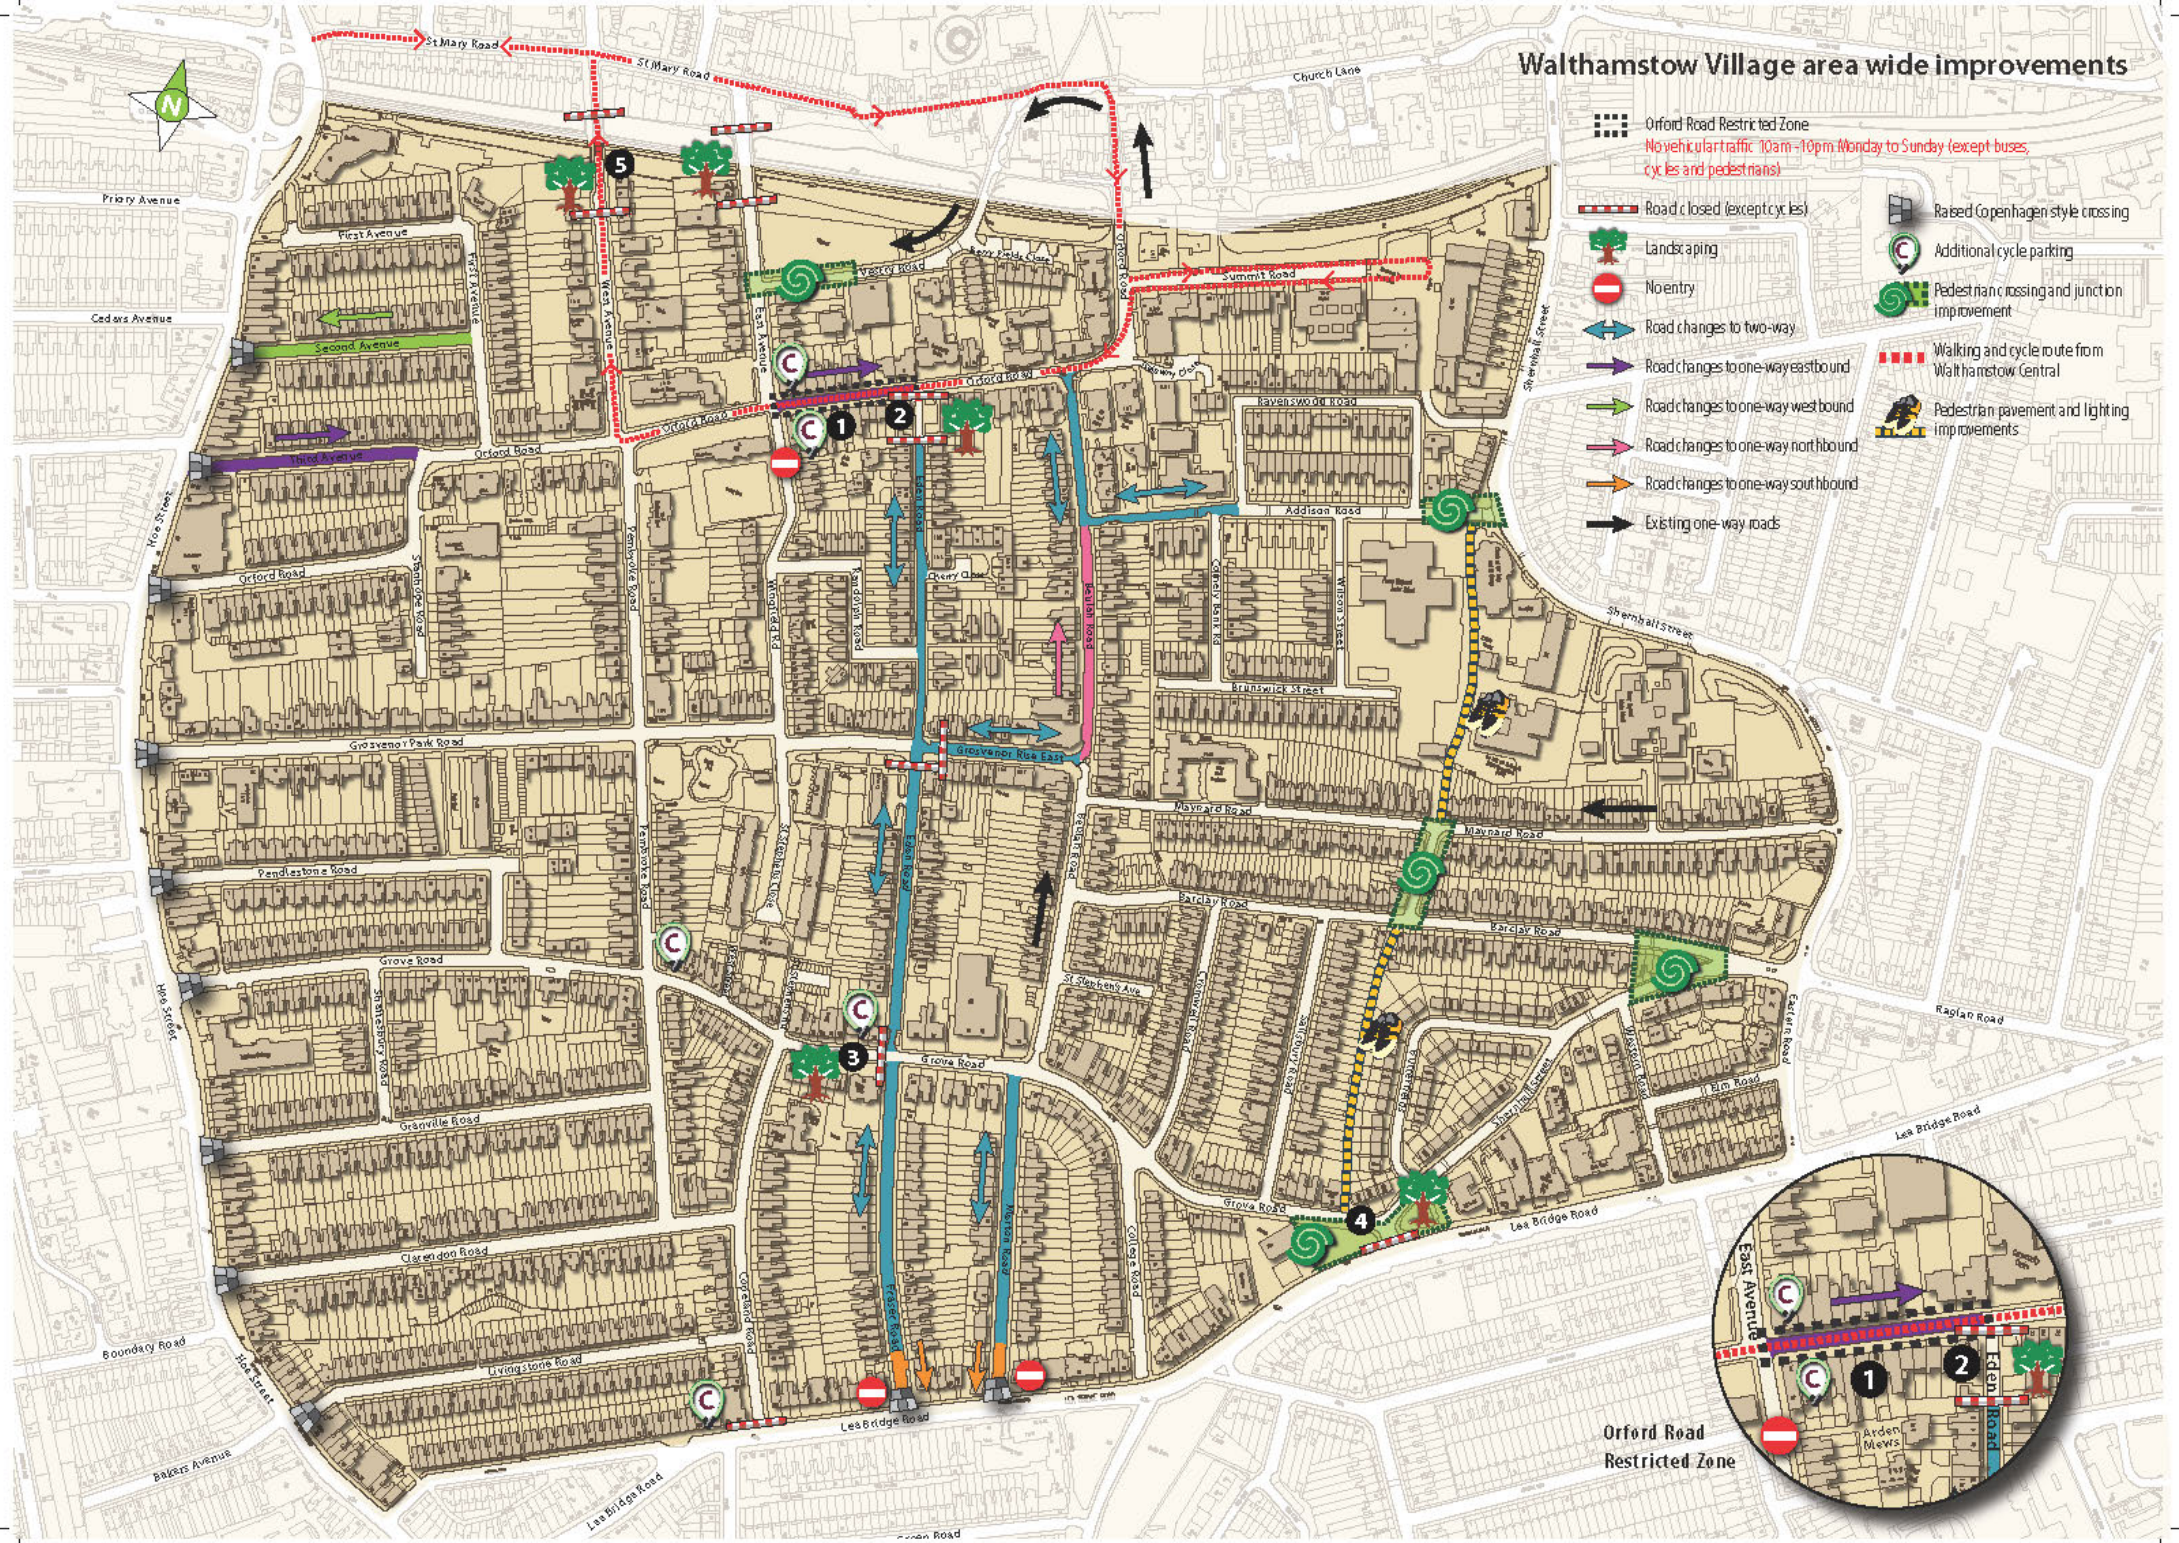

Walthamstow Village area wide improvements

- Orford Road Restricted Zone
No vehicular traffic 10am-10pm Monday to Sunday (except buses, cycles and pedestrians)
- Road closed (except cycles)
- Landscaping
- No entry
- Road changes to two-way
- Road changes to one-way eastbound
- Road changes to one-way westbound
- Road changes to one-way northbound
- Road changes to one-way southbound
- Existing one-way roads
- Raised Copenhagen style crossing
- Additional cycle parking
- Pedestrian crossing and junction improvement
- Walking and cycle route from Walthamstow Central
- Pedestrian pavement and lighting improvements

Orford Road Restricted Zone