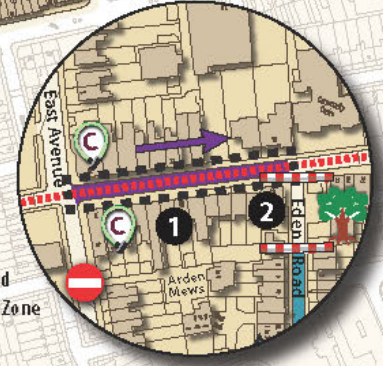

Walthamstow Village area wide improvements

- Orford Road Restricted Zone
No vehicular traffic 10am-10pm Monday to Sunday (except buses, cycles and pedestrians)
- Road closed (except cycles)
- Landscaping
- No entry
- Road changes to two-way
- Road changes to one-way eastbound
- Road changes to one-way westbound
- Road changes to one-way northbound
- Road changes to one-way southbound
- Existing one-way roads
- Raised Copenhagen style crossing
- Additional cycle parking
- Pedestrian crossing and junction improvement
- Walking and cycle route from Walthamstow Central
- Pedestrian pavement and lighting improvements

Orford Road Restricted Zone